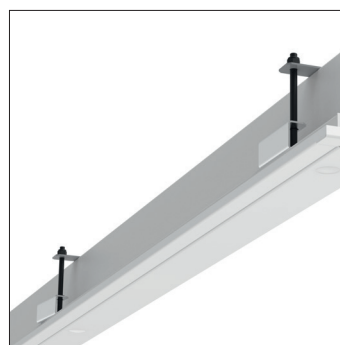

CLEANEQ 1200 3PL

Mounting:	Recessed mounting into modular or plasterboard ceiling
Body material:	Steel and aluminium
Colour:	Standard white RAL 9003, other RAL colours on request
Lumen output:	Standard up to 13.200 lm, any other on request
LED module:	Signify (Philips), Tridonic or equivalent SMD LED modules
Colour temperature:	3000/4000K/2700-6500K TunableWhite, other on request
Colour Rendering:	CRI>80 in standard, other on request
Driver:	EVG on-off/DALI/TW DT8, other on request
Wireless control:	On request
Daylight/Occupancy sensor:	On request
Emergency unit:	On request
Operating temperature range:	0°C ... +35°C
IP Class:	IP65 in standard
Power:	220-240V 50/60Hz
Lighting direction:	Direct lighting
Light distribution:	Symmetric
Optics:	Parabolic louvers
Beam angle:	All types available in our LDT file database
Diffuser:	Clear glass
Warranty:	5 Years standard warranty

CLEANEQ 1200 3PL modular ceiling luminaire

CLEANEQ 1200 3PL GK plasterboard ceiling luminaire

All current index numbers, lumen outputs, power consumption and many other technical information are available in our 2024 pricelist.

GK plasterboard ceiling brackets