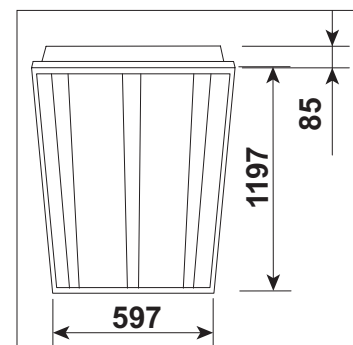

Basic dimensions